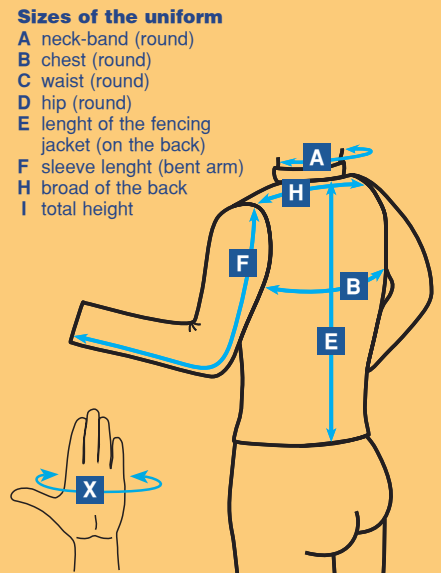

Men		Special long size					
Order size		94	98	102	106	110	114
Height cm	I	176-182	176-182	182-188	188-194	188-194	194-200
Chest cm	B	88-92	92-96	96-100	100-104	104-108	108-112
Waist cm	C	74-78	78-82	82-86	86-90	90-94	94-98
Hip cm	D	92-96	96-100	100-104	104-108	108-112	112-116
Lenght of the fencing jacket	E	57	58.5	60.5	61.5	63	64.5
Sleeve lenght	F	64	66.5	68	69.5	71	72.5

Underplastron		Mini	XS	S	M	L	XL	XXL
Children		128-146	152-158	164-170				
Women		36.72	38.76	40-42, 80-84	44-46, 88-92	48		
Men		46-48, 94-98	50-52, 102-106	52-54, 106-110	56-58, 114			

Breast protector		0	1	2	3
Girls		128-146	152-158	170	
Boys		128-164	170		
Women		36-38	40-44	46-48	
Men		46-52	54-58		

Mask sizes round 0 1 1+ 2
cm ≤ 58 59-64 65-69 70-74
From top of the head around the chin

See NIKE sizing chart on our website!

SHOP
Open: Monday-Friday 10.00-18.00
Saturday 10.00-13.00

PBT HUNGARY KFT
H-1139 Budapest, Teve u. 9/D Hungary
Phone/Fax: (+36 1) 329 06 83
E-mail: sales@pbt fencing.com
www.pbt fencing.com