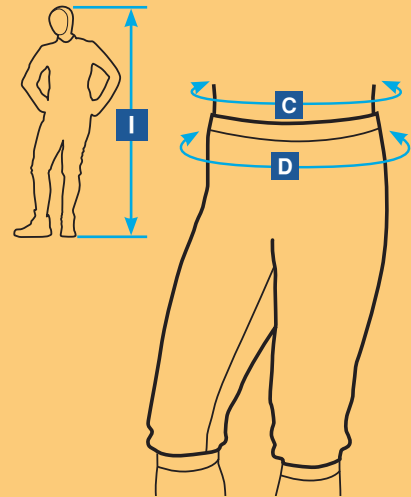

Men		Extra sizes										
Order size		44	46	48	50	52	54	56	58	60	62	64
Height cm	I	164-170	164-170	170-176	170-176	176-182	176-182	182-188	182-188	182-188	188-194	194-200
Chest cm	B	84-88	88-92	92-96	96-100	100-104	104-108	108-112	112-116	116-120	120-124	124-128
Waist cm	C	70-74	74-78	78-82	82-86	86-90	90-94	94-98	98-102	102-106	106-110	110-114
Hip cm	D	88-92	92-96	96-100	100-104	104-108	108-112	112-116	116-120	120-124	124-128	128-132
Lenght of the fencing jacket	E	52.5	54	55.5	57	58.5	60	61.5	63	64.5	66	67.5
Sleeve lenght	F	60	61	63.5	65	66.5	68	69.5	71	73.5	75	76.5

Men		Special long size					
Order size		94	98	102	106	110	114
Height cm	I	176-182	176-182	182-188	188-194	188-194	194-200
Chest cm	B	88-92	92-96	96-100	100-104	104-108	108-112
Waist cm	C	74-78	78-82	82-86	86-90	90-94	94-98
Hip cm	D	92-96	96-100	100-104	104-108	108-112	112-116
Lenght of the fencing jacket	E	57	58.5	60.5	61.5	63	64.5
Sleeve lenght	F	64	66.5	68	69.5	71	72.5

Underplastron		Mini	XS	S	M	L	XL	XXL
Children		128-146	152-158	164-170				
Women		36.72	38.76	40-42, 80-84	44-46, 88-92	48		
Men		46-48, 94-98	50-52, 102-106	52-54, 106-110	56-58, 114			

Breast protector		0	1	2	3
Girls		128-146	152-158	170	
Boys		128-164	170		
Women		36-38	40-44	46-48	
Men		46-52	54-58		

Mask sizes round 0 1 1+ 2
cm ≤ 58 59-64 65-69 70-74
From top of the head around the chin

See NIKE sizing chart on our website!

SHOP
Open: Monday-Friday 10.00-18.00
Saturday 10.00-13.00

PBT HUNGARY KFT
H-1139 Budapest, Teve u. 9/D Hungary
Phone/Fax: (+36 1) 329 06 83
E-mail: sales@pbt fencing.com
www.pbt fencing.com