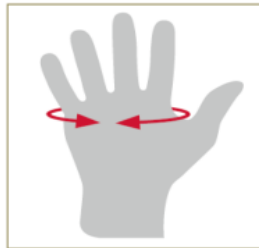

Chest Protector					
Size	XS	S	M	L	XL
Man - Chest cm	<92	92-100	104-108	112-116	>116
Woman - Chest cm	80-88	89-92	93-100	101-108	119-116

Pistol Grip					
Size	XS	S	M	L	XL

Glove								
Size	5	5.5	6	6.5	7	7.5	8	8.5
Palm without thumb cm	13.5	15	16.5	17.5	19	20	21.5	23

Size	9	9.5	10	10.5
Palm without thumb cm	24	25.5	27	28.5

Mask							
Size	XXXS	XXS	XS	S	M	L	XL
Head cm	< 50 cm	50 - 52	53 - 55	56 - 58	59 - 65	65 - 72	> 72

Foil Length (from A-B, not including the handle part E-B)							
Size	#0	#1	#2	#3	#4	#5	
Length AB: Blade + Head Point	775 MM	800 MM	825 MM	850 MM	875 MM	900 MM	
Blade:	750 MM	775 MM	800 MM	825 MM	850 MM	875 MM	
Head Point:	25 MM	25 MM	25 MM	25 MM	25 MM	25 MM	

Epee Length (from A-B, not including the handle part E-B)							
Size	#0	#1	#2	#3	#4	#5	
Length AB: Blade + Head Point	775 MM	800 MM	825 MM	850 MM	875 MM	900 MM	
Blade:	750 MM	775 MM	800 MM	825 MM	850 MM	875 MM	
Head Point:	25 MM	25 MM	25 MM	25 MM	25 MM	25 MM	